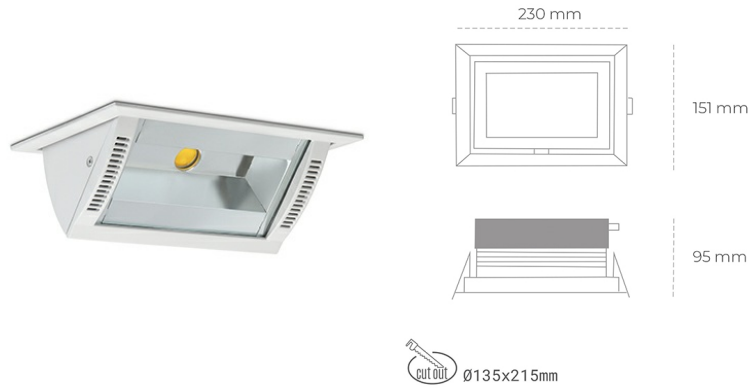

DOWNLIGHT MONTANA 2 820 27W 90°x50° WHITE MEAT PINK ON/OFF

Article number: N217-K0003-VE820-H8-###-ZC02_700-##-###

LED	COB
Light colour	2000 [K] MEAT PINK
CRI	80
Led chip flux	2349 [lm]
Luminous flux	1879 [lm]
System power	27 [W]
Luminaire Efficiency	70 [lm/W]
Beam angle	36°
Controller	ON/OFF
MacAdam	3 SDCM

Downlight LED

Wall-washer LED downlight for drop ceiling installation. Aluminium housing. Glass cover included. Available in white, black and grey. Any RAL palette colour available on enquiry. Maximum power is 37W.

LUMINAIRE

Weight	1,258 [kg]
Protection rating IP , IK , class	IP 20, IK 3,
Luminaire colour	WHITE
Cover	Glass
Operating voltage	220-240V 50-60Hz

Note: All data are typical values. Tolerance of measurements +/-10% System features may change with product improvements due to technical advances.