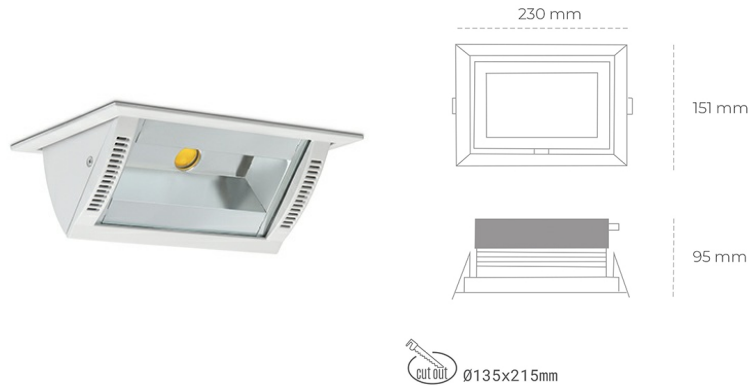

DOWNLIGHT MONTANA 2 820 19W 90°x50° WHITE MEAT PINK ON/OFF

Article number: N217-K0003-VE820-H8-###-ZC01_500-##-###

LED	COB
Light colour	2000 [K] MEAT PINK
CRI	80
Led chip flux	1741 [lm]
Luminous flux	1392 [lm]
System power	19 [W]
Luminaire Efficiency	73 [lm/W]
Beam angle	36°
Controller	ON/OFF
MacAdam	3 SDCM

Downlight LED

Wall-washer LED downlight for drop ceiling installation. Aluminium housing. Glass cover included. Available in white, black and grey. Any RAL palette colour available on enquiry. Maximum power is 37W.

LUMINAIRE

Weight	1,258 [kg]
Protection rating IP , IK , class	IP 20, IK 3,
Luminaire colour	WHITE
Cover	Glass
Operating voltage	220-240V 50-60Hz

Note: All data are typical values. Tolerance of measurements +/-10% System features may change with product improvements due to technical advances.