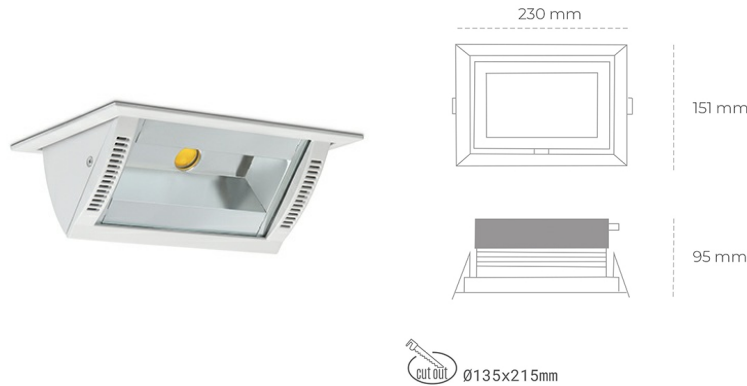

# DOWNLIGHT MONTANA 2 940 21W 90°x50° WHITE | ON/OFF

Article number: N217-K0003-RF940-H8-###-ZC02\_550-##-###

LED	COB
Light colour	4000 [K]
CRI	90
Led chip flux	2658 [lm]
Luminous flux	2126 [lm]
System power	21 [W]
Luminaire Efficiency	101 [lm/W]
Beam angle	ON/OFF
Controller	3 SDCM
MacAdam	

### Downlight LED

Wall-washer LED downlight for drop ceiling installation. Aluminium housing. Glass cover included. Available in white, black and grey. Any RAL palette colour available on enquiry. Maximum power is 37W.

### LUMINAIRE

Weight	1,258 [kg]
Protection rating IP , IK , class	IP 20, IK 3,
Luminaire colour	Glass
Cover	220-240V 50-60Hz
Operating voltage	

Note: All data are typical values. Tolerance of measurements +/-10% System features may change with product improvements due to technical advances.