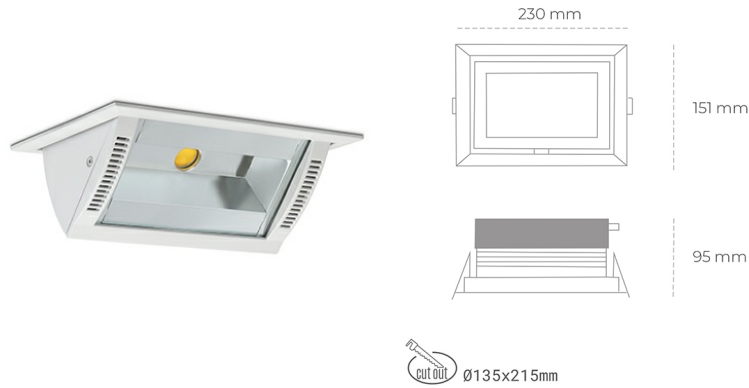

# DOWNLIGHT MONTANA 2 940 14W 90°x50° WHITE | ON/OFF

Article number: N217-K0003-RF940-H8-##-ZC01\_350-##-###

LED	COB
Light colour	4000 [K]
CRI	90
Led chip flux	1691 [lm]
Luminous flux	1352 [lm]
System power	14 [W]
Luminaire Efficiency	97 [lm/W]
Beam angle	36°
Controller	ON/OFF
MacAdam	3 SDCM

### Downlight LED

Wall-washer LED downlight for drop ceiling installation. Aluminium housing. Glass cover included. Available in white, black and grey. Any RAL palette colour available on enquiry. Maximum power is 37W.

### LUMINAIRE

Weight	1,258 [kg]
Protection rating IP , IK , class	IP 20, IK 3,
Luminaire colour	WHITE
Cover	Glass
Operating voltage	220-240V 50-60Hz

Note: All data are typical values. Tolerance of measurements +/-10% System features may change with product improvements due to technical advances.