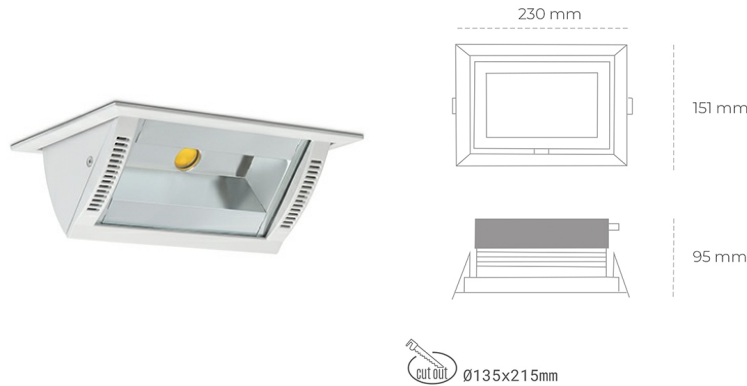

DOWNLIGHT MONTANA 2 930 31W 90°x50° WHITE | ON/OFF

LED	COB
Light colour	3000 [K] |
CRI	90
Led chip flux	3688 [lm]
Luminous flux	2950 [lm]
System power	31 [W]
Luminaire Efficiency	95 [lm/W]
Beam angle	36°
Controller	ON/OFF
MacAdam	3 SDCM

Downlight LED

Wall-washer LED downlight for drop ceiling installation. Aluminium housing. Glass cover included. Available in white, black and grey. Any RAL palette colour available on enquiry. Maximum power is 37W.

LUMINAIRE

Weight	1,258 [kg]
Protection rating IP , IK , class	IP 20, IK 3,
Luminaire colour	WHITE
Cover	Glass
Operating voltage	220-240V 50-60Hz

Note: All data are typical values. Tolerance of measurements +/-10% System features may change with product improvements due to technical advances.

OPTIONS

RAL colours on inquiry, Casambi on inquiry, DALI on inquiry, Phase-cut dimming on inquiry.

Generated: 16.07.2024

+48 32 388 80 00

www.cora.pl
cora@cora.pl

Street: Ignatza Hakuby 18
41-914 Bytom, Polska