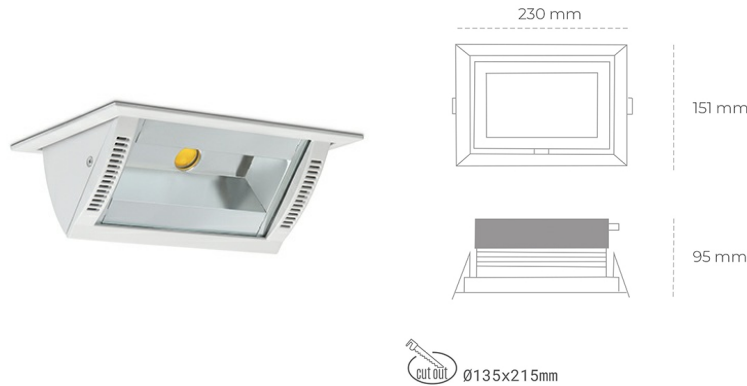

## DOWNLIGHT MONTANA 2 930 25W 90°x50° WHITE | ON/OFF

Article number: N217-K0003-RF930-H8-###-ZC02\_650-##-###

LED	COB
Light colour	3000 [K]
CRI	90
Led chip flux	2997 [lm]
Luminous flux	2397 [lm]
System power	25 [W]
Luminaire Efficiency	96 [lm/W]
Beam angle	36°
Controller	ON/OFF
MacAdam	3 SDCM

### Downlight LED

Wall-washer LED downlight for drop ceiling installation. Aluminium housing. Glass cover included. Available in white, black and grey. Any RAL palette colour available on enquiry. Maximum power is 37W.

### LUMINAIRE

Weight	1,258 [kg]
Protection rating IP , IK , class	IP 20, IK 3,
Luminaire colour	WHITE
Cover	Glass
Operating voltage	220-240V 50-60Hz

Note: All data are typical values. Tolerance of measurements +/-10% System features may change with product improvements due to technical advances.