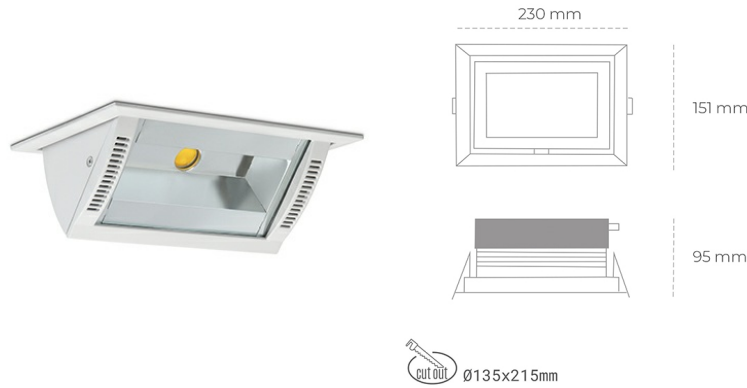

DOWNLIGHT MONTANA 2 930 23W 90°x50° WHITE | ON/OFF

LED	COB
Light colour	3000 [K] |
CRI	90
Led chip flux	2767 [lm]
Luminous flux	2213 [lm]
System power	23 [W]
Luminaire Efficiency	96 [lm/W]
Beam angle	36°
Controller	ON/OFF
MacAdam	3 SDCM

Downlight LED

Wall-washer LED downlight for drop ceiling installation. Aluminium housing. Glass cover included. Available in white, black and grey. Any RAL palette colour available on enquiry. Maximum power is 37W.

LUMINAIRE

Weight	1,258 [kg]
Protection rating IP , IK , class	IP 20, IK 3,
Luminaire colour	WHITE
Cover	Glass
Operating voltage	220-240V 50-60Hz

Note: All data are typical values. Tolerance of measurements +/-10% System features may change with product improvements due to technical advances.

OPTIONS

RAL colours on inquiry, Casambi on inquiry, DALI on inquiry, Phase-cut dimming on inquiry.

Generated: 29.06.2024

+48 32 388 80 00

www.cora.pl
cora@cora.pl

Street: Ignatza Hakuby 18
41-914 Bytom, Polska