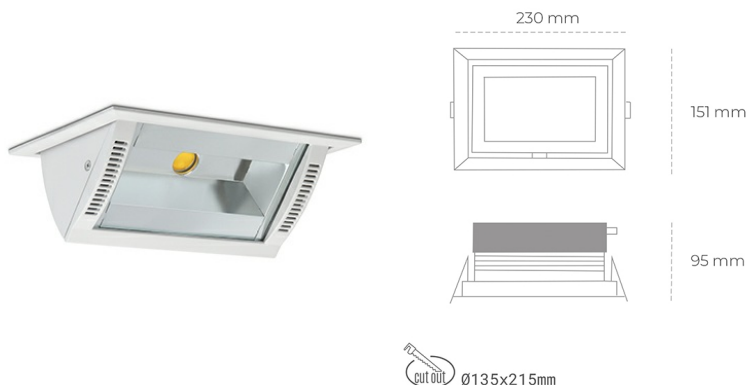

DOWNLIGHT MONTANA 2 927 19W 90°x50° WHITE | ON/OFF

LED	COB
Light colour	2700 [K] |
CRI	80
Led chip flux	2222 [lm]
Luminous flux	1777 [lm]
System power	19 [W]
Luminaire Efficiency	94 [lm/W]
Beam angle	36°
Controller	ON/OFF
MacAdam	3 SDCM

Downlight LED

Wall-washer LED downlight for drop ceiling installation. Aluminium housing. Glass cover included. Available in white, black and grey. Any RAL palette colour available on enquiry. Maximum power is 37W.

LUMINAIRE

Weight	1,258 [kg]
Protection rating IP , IK , class	IP 20, IK 3,
Luminaire colour	WHITE
Cover	Glass
Operating voltage	220-240V 50-60Hz

Note: All data are typical values. Tolerance of measurements +/-10% System features may change with product improvements due to technical advances.

OPTIONS

RAL colours on inquiry, Casambi on inquiry, DALI on inquiry, Phase-cut dimming on inquiry.

Generated: 14.08.2024

+48 32 388 80 00

www.cora.pl
cora@cora.pl

Street: Ignatza Hakuby 18
41-914 Bytom, Polska