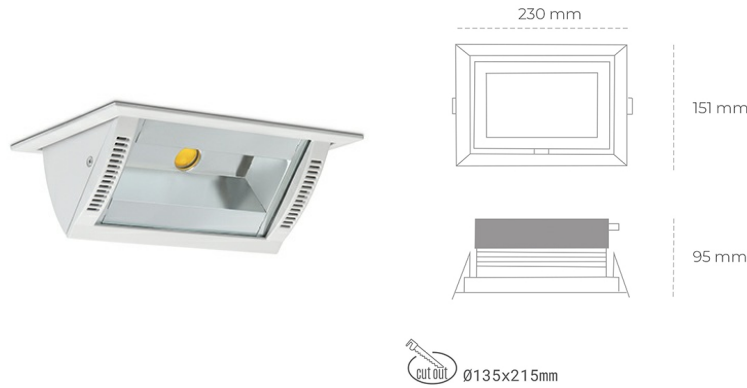

DOWNLIGHT MONTANA 2 927 19W 90°x50° WHITE | ON/OFF

LED	COB
Light colour	2700 [K] |
CRI	80
Led chip flux	2222 [lm]
Luminous flux	1777 [lm]
System power	19 [W]
Luminaire Efficiency	94 [lm/W]
Beam angle	36°
Controller	ON/OFF
MacAdam	3 SDCM

Downlight LED

Wall-washer LED downlight for drop ceiling installation. Aluminium housing. Glass cover included. Available in white, black and grey. Any RAL palette colour available on enquiry. Maximum power is 37W.

LUMINAIRE

Weight	1,258 [kg]
Protection rating IP , IK , class	IP 20, IK 3,
Luminaire colour	WHITE
Cover	Glass
Operating voltage	220-240V 50-60Hz

Note: All data are typical values. Tolerance of measurements +/-10% System features may change with product improvements due to technical advances.

OPTIONS

RAL colours on inquiry, Casambi on inquiry, DALI on inquiry, Phase-cut dimming on inquiry.

Generated: 26.06.2024

+48 32 388 80 00

www.cora.pl
cora@cora.pl

Street: Ignatza Hakuby 18
41-914 Bytom, Polska