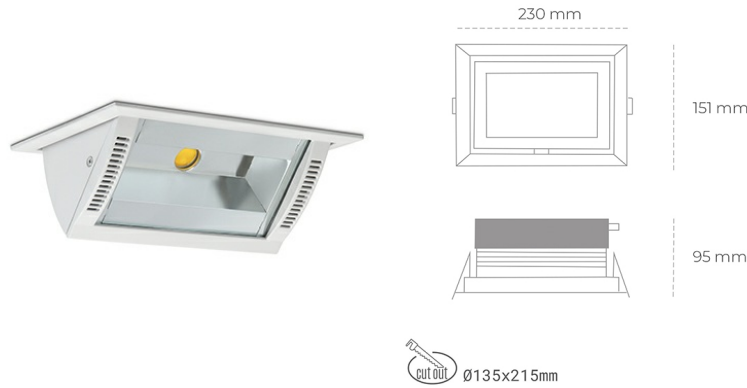

DOWNLIGHT MONTANA 2 850 27W 90°x50° WHITE | ON/OFF

LED	COB
Light colour	5000 [K] |
CRI	80
Led chip flux	4053 [lm]
Luminous flux	3242 [lm]
System power	27 [W]
Luminaire Efficiency	120 [lm/W]
Beam angle	36°
Controller	ON/OFF
MacAdam	3 SDCM

Downlight LED

Wall-washer LED downlight for drop ceiling installation. Aluminium housing. Glass cover included. Available in white, black and grey. Any RAL palette colour available on enquiry. Maximum power is 37W.

LUMINAIRE

Weight	1,258 [kg]
Protection rating IP , IK , class	IP 20, IK 3,
Luminaire colour	WHITE
Cover	Glass
Operating voltage	220-240V 50-60Hz

Note: All data are typical values. Tolerance of measurements +/-10% System features may change with product improvements due to technical advances.

OPTIONS

RAL colours on inquiry, Casambi on inquiry, DALI on inquiry, Phase-cut dimming on inquiry.

Generated: 14.08.2024

+48 32 388 80 00

www.cora.pl
cora@cora.pl

Street: Ignatza Hakuby 18
41-914 Bytom, Polska