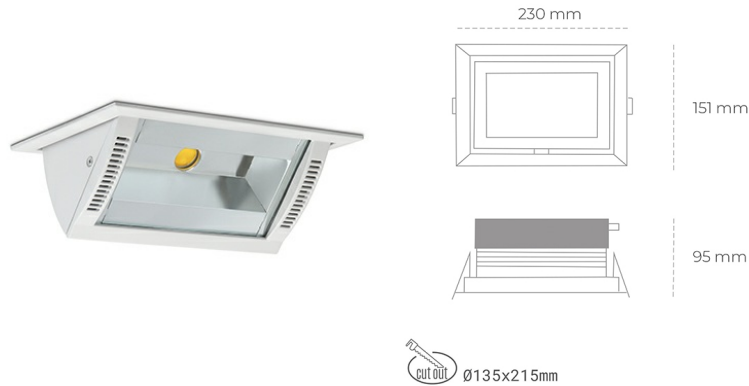

DOWNLIGHT MONTANA 2 850 10W 90°x50° WHITE | ON/OFF

Article number: N217-K0003-RF850-H8-###-ZC01_250-##-###

LED	COB
Light colour	5000 [K]
CRI	80
Led chip flux	1447 [lm]
Luminous flux	1157 [lm]
System power	10 [W]
Luminaire Efficiency	116 [lm/W]
Beam angle	36°
Controller	ON/OFF
MacAdam	3 SDCM

Downlight LED

Wall-washer LED downlight for drop ceiling installation. Aluminium housing. Glass cover included. Available in white, black and grey. Any RAL palette colour available on enquiry. Maximum power is 37W.

LUMINAIRE

Weight	1,258 [kg]
Protection rating IP , IK , class	IP 20, IK 3,
Luminaire colour	WHITE
Cover	Glass
Operating voltage	220-240V 50-60Hz

Note: All data are typical values. Tolerance of measurements +/-10% System features may change with product improvements due to technical advances.