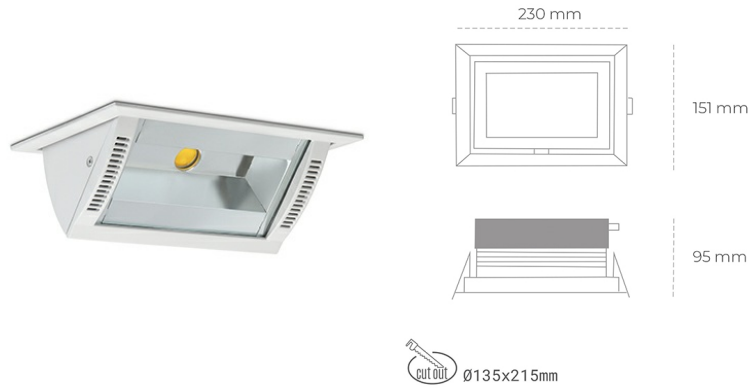

DOWNLIGHT MONTANA 2 840 23W 90°x50° WHITE | ON/OFF

LED	COB
Light colour	4000 [K] |
CRI	80
Led chip flux	3407 [lm]
Luminous flux	2725 [lm]
System power	23 [W]
Luminaire Efficiency	118 [lm/W]
Beam angle	36°
Controller	ON/OFF
MacAdam	3 SDCM

Downlight LED

Wall-washer LED downlight for drop ceiling installation. Aluminium housing. Glass cover included. Available in white, black and grey. Any RAL palette colour available on enquiry. Maximum power is 37W.

LUMINAIRE

Weight	1,258 [kg]
Protection rating IP , IK , class	IP 20, IK 3,
Luminaire colour	WHITE
Cover	Glass
Operating voltage	220-240V 50-60Hz

Note: All data are typical values. Tolerance of measurements +/-10% System features may change with product improvements due to technical advances.

OPTIONS

RAL colours on inquiry, Casambi on inquiry, DALI on inquiry, Phase-cut dimming on inquiry.

Generated: 16.07.2024

+48 32 388 80 00

www.cora.pl
cora@cora.pl

Street: Ignatza Hakuby 18
41-914 Bytom, Polska