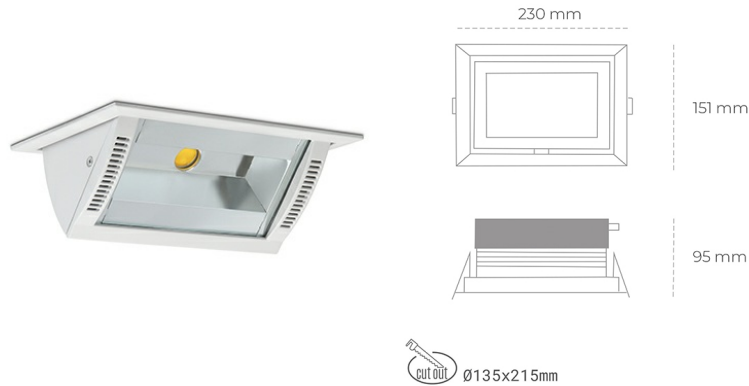

DOWNLIGHT MONTANA 2 840 10W 90°x50° WHITE | ON/OFF

Article number: N217-K0003-RF840-H8-###-ZC01_250-##-###

LED	COB
Light colour	4000 [K]
CRI	80
Led chip flux	1419 [lm]
Luminous flux	1135 [lm]
System power	10 [W]
Luminaire Efficiency	114 [lm/W]
Beam angle	36°
Controller	ON/OFF
MacAdam	3 SDCM

Downlight LED

Wall-washer LED downlight for drop ceiling installation. Aluminium housing. Glass cover included. Available in white, black and grey. Any RAL palette colour available on enquiry. Maximum power is 37W.

LUMINAIRE

Weight	1,258 [kg]
Protection rating IP , IK , class	IP 20, IK 3,
Luminaire colour	WHITE
Cover	Glass
Operating voltage	220-240V 50-60Hz

Note: All data are typical values. Tolerance of measurements +/-10% System features may change with product improvements due to technical advances.