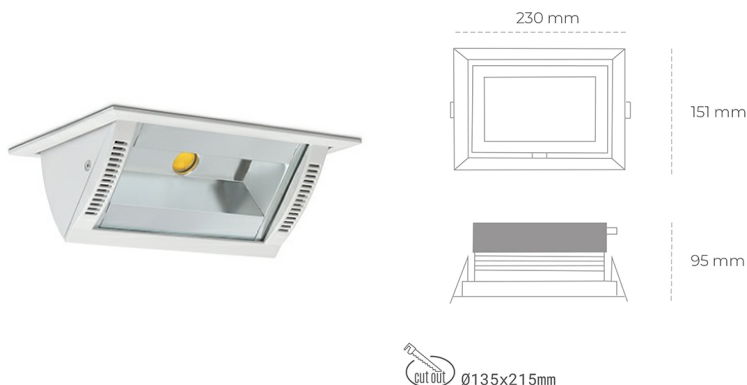

DOWNLIGHT MONTANA 2 835 21W 90°x50° WHITE | ON/OFF

LED	COB
Light colour	3500 [K] |
CRI	80
Led chip flux	3061 [lm]
Luminous flux	2448 [lm]
System power	21 [W]
Luminaire Efficiency	117 [lm/W]
Beam angle	36°
Controller	ON/OFF
MacAdam	3 SDCM

Downlight LED

Wall-washer LED downlight for drop ceiling installation. Aluminium housing. Glass cover included. Available in white, black and grey. Any RAL palette colour available on enquiry. Maximum power is 37W.

LUMINAIRE

Weight	1,258 [kg]
Protection rating IP , IK , class	IP 20, IK 3,
Luminaire colour	WHITE
Cover	Glass
Operating voltage	220-240V 50-60Hz

Note: All data are typical values. Tolerance of measurements +/-10% System features may change with product improvements due to technical advances.

OPTIONS

RAL colours on inquiry, Casambi on inquiry, DALI on inquiry, Phase-cut dimming on inquiry.

Generated: 16.07.2024

+48 32 388 80 00

www.cora.pl
cora@cora.pl

Street: Ignatza Hakuby 18
41-914 Bytom, Polska