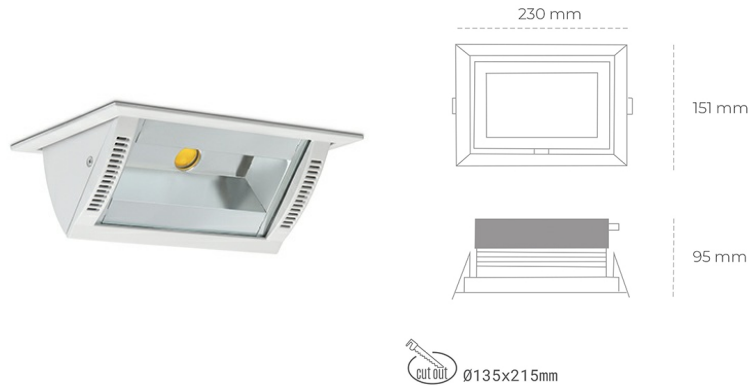

DOWNLIGHT MONTANA 2 830 23W 90°x50° WHITE | ON/OFF

Article number: N217-K0003-RF830-H8-###-ZC02_600-##-###

LED	COB
Light colour	3000 [K]
CRI	80
Led chip flux	3266 [lm]
Luminous flux	2612 [lm]
System power	23 [W]
Luminaire Efficiency	114 [lm/W]
Beam angle	36°
Controller	ON/OFF
MacAdam	3 SDCM

Downlight LED

Wall-washer LED downlight for drop ceiling installation. Aluminium housing. Glass cover included. Available in white, black and grey. Any RAL palette colour available on enquiry. Maximum power is 37W.

LUMINAIRE

Weight	1,258 [kg]
Protection rating IP , IK , class	IP 20, IK 3,
Luminaire colour	WHITE
Cover	Glass
Operating voltage	220-240V 50-60Hz

Note: All data are typical values. Tolerance of measurements +/-10% System features may change with product improvements due to technical advances.