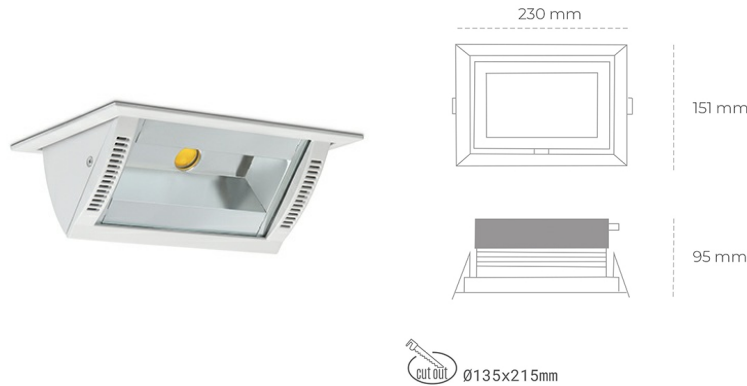

DOWNLIGHT MONTANA 2 830 19W 90°x50° WHITE | ON/OFF

Article number: N217-K0003-RF830-H8-###-ZC01_500-##-###

LED	COB
Light colour	3000 [K]
CRI	80
Led chip flux	2722 [lm]
Luminous flux	2177 [lm]
System power	19 [W]
Luminaire Efficiency	115 [lm/W]
Beam angle	36°
Controller	ON/OFF
MacAdam	3 SDCM

Downlight LED

Wall-washer LED downlight for drop ceiling installation. Aluminium housing. Glass cover included. Available in white, black and grey. Any RAL palette colour available on enquiry. Maximum power is 37W.

LUMINAIRE

Weight	1,258 [kg]
Protection rating IP , IK , class	IP 20, IK 3,
Luminaire colour	WHITE
Cover	Glass
Operating voltage	220-240V 50-60Hz

Note: All data are typical values. Tolerance of measurements +/-10% System features may change with product improvements due to technical advances.