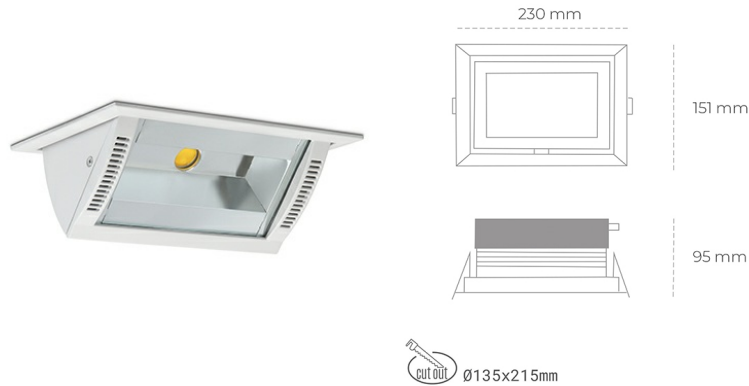

# DOWNLIGHT MONTANA 2 827 23W 90°x50° WHITE | ON/OFF

Article number: N217-K0003-RF827-H8-###-ZC02\_600-##-###

LED	COB
Light colour	2700 [K]
CRI	80
Led chip flux	3233 [lm]
Luminous flux	2586 [lm]
System power	23 [W]
Luminaire Efficiency	112 [lm/W]
Beam angle	36°
Controller	ON/OFF
MacAdam	3 SDCM

### Downlight LED

Wall-washer LED downlight for drop ceiling installation. Aluminium housing. Glass cover included. Available in white, black and grey. Any RAL palette colour available on enquiry. Maximum power is 37W.

### LUMINAIRE

Weight	1,258 [kg]
Protection rating IP , IK , class	IP 20, IK 3,
Luminaire colour	WHITE
Cover	Glass
Operating voltage	220-240V 50-60Hz

Note: All data are typical values. Tolerance of measurements +/-10% System features may change with product improvements due to technical advances.