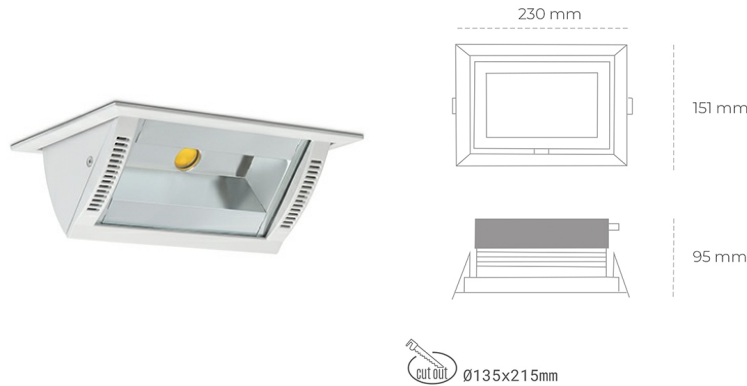

## DOWNLIGHT MONTANA 2 827 21W 90°x50° WHITE | ON/OFF

Article number: N217-K0003-RF827-H8-###-ZC02\_550-##-###

LED	COB
Light colour	2700 [K]
CRI	80
Led chip flux	2963 [lm]
Luminous flux	2370 [lm]
System power	21 [W]
Luminaire Efficiency	113 [lm/W]
Beam angle	36°
Controller	ON/OFF
MacAdam	3 SDCM

### Downlight LED

Wall-washer LED downlight for drop ceiling installation. Aluminium housing. Glass cover included. Available in white, black and grey. Any RAL palette colour available on enquiry. Maximum power is 37W.

### LUMINAIRE

Weight	1,258 [kg]
Protection rating IP , IK , class	IP 20, IK 3,
Luminaire colour	WHITE
Cover	Glass
Operating voltage	220-240V 50-60Hz

Note: All data are typical values. Tolerance of measurements +/-10% System features may change with product improvements due to technical advances.