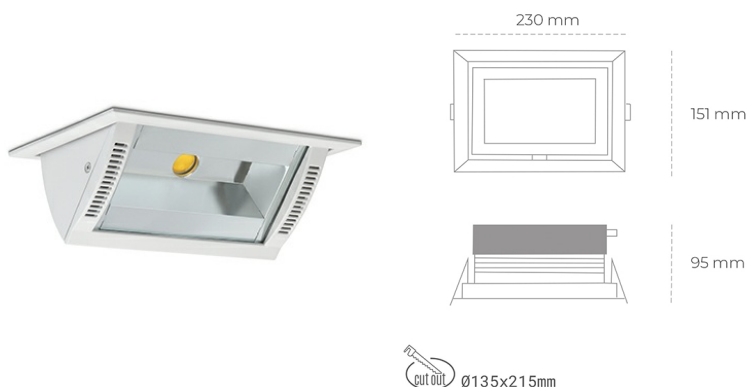

DOWNLIGHT MONTANA 2 940 27W 90°x50° WHITE PREMIUM WHITE ON/OFF

LED	COB
Light colour	4000 [K] PREMIUM WHITE
CRI	90
Led chip flux	3634 [lm]
Luminous flux	2907 [lm]
System power	27 [W]
Luminaire Efficiency	108 [lm/W]
Beam angle	36°
Controller	ON/OFF
MacAdam	3 SDCM

Downlight LED

Wall-washer LED downlight for drop ceiling installation. Aluminium housing. Glass cover included. Available in white, black and grey. Any RAL palette colour available on enquiry. Maximum power is 37W.

LUMINAIRE

Weight	1,258 [kg]
Protection rating IP , IK , class	IP 20, IK 3,
Luminaire colour	WHITE
Cover	Glass
Operating voltage	220-240V 50-60Hz

Note: All data are typical values. Tolerance of measurements +/-10% System features may change with product improvements due to technical advances.

OPTIONS

RAL colours on inquiry, Casambi on inquiry, DALI on inquiry, Phase-cut dimming on inquiry.

Generated: 16.07.2024

+48 32 388 80 00

www.cora.pl
cora@cora.pl

Street: Ignatza Hakuby 18
41-914 Bytom, Polska