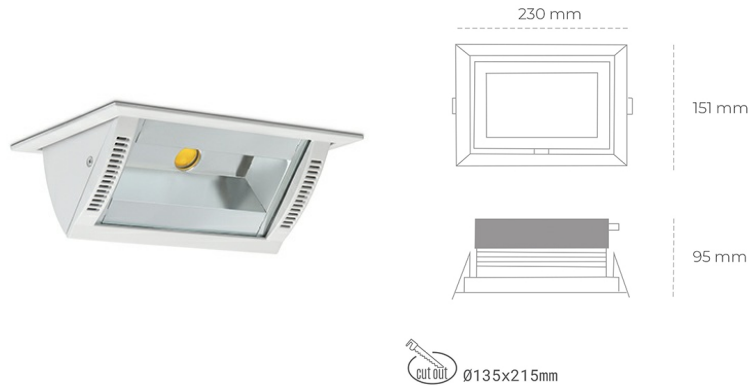

# DOWNLIGHT MONTANA 2 940 20W 90°x50° WHITE PREMIUM WHITE ON/OFF

Article number: N217-K0003-PW940-HA-###-ZC01\_500-##-###

LED	COB
Light colour	4000 [K] PREMIUM WHITE
CRI	90
Led chip flux	2663 [lm]
Luminous flux	2130 [lm]
System power	20 [W]
Luminaire Efficiency	107 [lm/W]
Beam angle	36°
Controller	ON/OFF
MacAdam	3 SDCM

### Downlight LED

Wall-washer LED downlight for drop ceiling installation. Aluminium housing. Glass cover included. Available in white, black and grey. Any RAL palette colour available on enquiry. Maximum power is 37W.

### LUMINAIRE

Weight	1,258 [kg]
Protection rating IP , IK , class	IP 20, IK 3,
Luminaire colour	WHITE
Cover	Glass
Operating voltage	220-240V 50-60Hz

Note: All data are typical values. Tolerance of measurements +/-10% System features may change with product improvements due to technical advances.