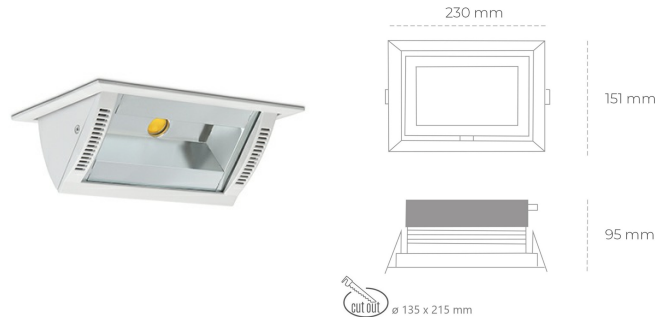

DOWNLIGHT MONTANA 2 930 35W 90°x50° WHITE PREMIUM COLOR ON/OFF

Article number: N217-K0003-PC930-HA-###-ZC03_900-##-###

LED	COB
Light colour	3000 [K] PREMIUM COLOR
CRI	
Led chip flux	90
Luminous flux	3660 [lm]
System power	2928 [lm]
Luminaire Efficiency	35 [W]
Beam angle	84 [lm/W]
Controller	36°
MacAdam	ON/OFF
	3 SDCM

Downlight LED

Wall-washer LED downlight for drop ceiling installation. Aluminium housing. Glass cover included. Available in white, black and grey. Any RAL palette colour available on enquiry. Maximum power is 37W.

LUMINAIRE

Weight	1.258 [kg]
Protection rating IP , IK , class	IP 20, IK 3,
Luminaire colour	WHITE
Cover	Glass
Operating voltage	220-240V 50-60Hz

Note: All data are typical values. Tolerance of measurements +/-10%
System features may change with product improvements due to technical advances.