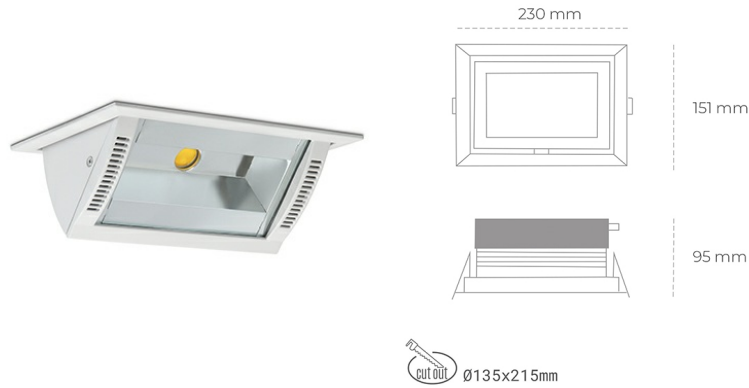

DOWNLIGHT MONTANA 2 930 23W 90°x50° WHITE PREMIUM COLOR ON/OFF

Article number: N217-K0003-PC930-HA-###-ZC02_600-##-###

LED	COB
Light colour	3000 [K] PREMIUM COLOR
CRI	90
Led chip flux	2588 [lm]
Luminous flux	2070 [lm]
System power	23 [W]
Luminaire Efficiency	90 [lm/W]
Beam angle	36°
Controller	ON/OFF
MacAdam	3 SDCM

Downlight LED

Wall-washer LED downlight for drop ceiling installation. Aluminium housing. Glass cover included. Available in white, black and grey. Any RAL palette colour available on enquiry. Maximum power is 37W.

LUMINAIRE

Weight	1,258 [kg]
Protection rating IP , IK , class	IP 20, IK 3,
Luminaire colour	WHITE
Cover	Glass
Operating voltage	220-240V 50-60Hz

Note: All data are typical values. Tolerance of measurements +/-10% System features may change with product improvements due to technical advances.