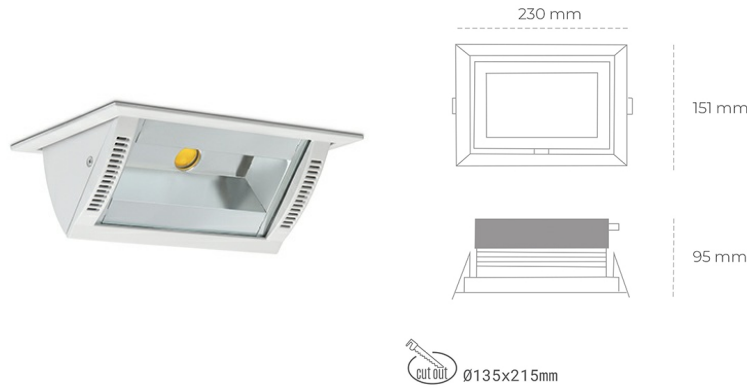

DOWNLIGHT MONTANA 2 930 35W 90°x50° WHITE CRI97 ON/OFF

LED	COB
Light colour	3000 [K] CRI97
CRI	90
Led chip flux	3735 [lm]
Luminous flux	2988 [lm]
System power	35 [W]
Luminaire Efficiency	85 [lm/W]
Beam angle	36°
Controller	ON/OFF
MacAdam	3 SDCM

Downlight LED

Wall-washer LED downlight for drop ceiling installation. Aluminium housing. Glass cover included. Available in white, black and grey. Any RAL palette colour available on enquiry. Maximum power is 37W.

LUMINAIRE

Weight	1,258 [kg]
Protection rating IP , IK , class	IP 20, IK 3,
Luminaire colour	WHITE
Cover	Glass
Operating voltage	220-240V 50-60Hz

Note: All data are typical values. Tolerance of measurements +/-10% System features may change with product improvements due to technical advances.

OPTIONS

RAL colours on inquiry, Casambi on inquiry, DALI on inquiry, Phase-cut dimming on inquiry.

Generated: 16.07.2024

+48 32 388 80 00

www.cora.pl
cora@cora.pl

Street: Ignatza Hakuby 18
41-914 Bytom, Polska