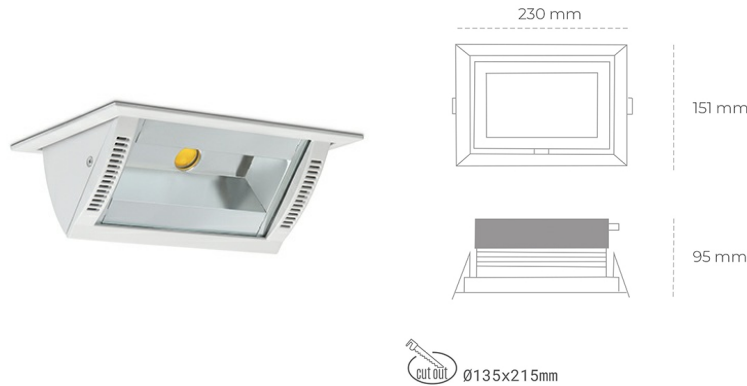

# DOWNLIGHT MONTANA 2 930 31W 90°x50° WHITE CRI97 ON/OFF

Article number: N217-K0003-HI930-H8-###-ZC03\_800-##-###

LED	COB
Light colour	3000 [K] CRI97
CRI	90
Led chip flux	3368 [lm]
Luminous flux	2694 [lm]
System power	31 [W]
Luminaire Efficiency	87 [lm/W]
Beam angle	36°
Controller	ON/OFF
MacAdam	3 SDCM

### Downlight LED

Wall-washer LED downlight for drop ceiling installation. Aluminium housing. Glass cover included. Available in white, black and grey. Any RAL palette colour available on enquiry. Maximum power is 37W.

### LUMINAIRE

Weight	1,258 [kg]
Protection rating IP , IK , class	IP 20, IK 3,
Luminaire colour	WHITE
Cover	Glass
Operating voltage	220-240V 50-60Hz

Note: All data are typical values. Tolerance of measurements +/-10% System features may change with product improvements due to technical advances.