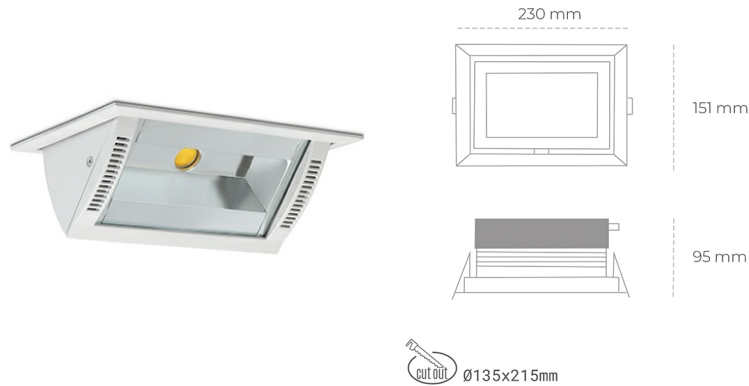

DOWNLIGHT MONTANA 2 930 27W 90°x50° WHITE CRI97 ON/OFF

Article number: N217-K0003-HI930-H8-###-ZC02_700-##-###

LED	COB
Light colour	3000 [K] CRI97
CRI	90
Led chip flux	2990 [lm]
Luminous flux	2392 [lm]
System power	27 [W]
Luminaire Efficiency	89 [lm/W]
Beam angle	36°
Controller	ON/OFF
MacAdam	3 SDCM

Downlight LED

Wall-washer LED downlight for drop ceiling installation. Aluminium housing. Glass cover included. Available in white, black and grey. Any RAL palette colour available on enquiry. Maximum power is 37W.

LUMINAIRE

Weight	1,258 [kg]
Protection rating IP , IK , class	IP 20, IK 3,
Luminaire colour	WHITE
Cover	Glass
Operating voltage	220-240V 50-60Hz

Note: All data are typical values. Tolerance of measurements +/-10% System features may change with product improvements due to technical advances.