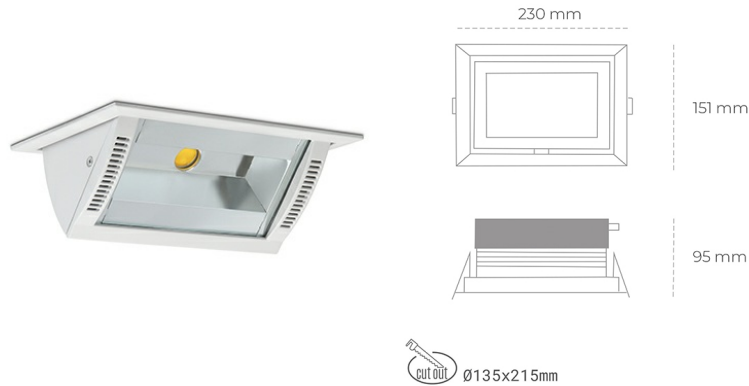

DOWNLIGHT MONTANA 2 935 21W 90°x50° WHITE PREMIUM WHITE ON/OFF

Article number: N217-K0003-HE935-HA-###-ZC02_550-##-###

LED	COB
Light colour	3500 [K] PREMIUM WHITE
CRI	90
Led chip flux	3245 [lm]
Luminous flux	2596 [lm]
System power	21 [W]
Luminaire Efficiency	124 [lm/W]
Beam angle	36°
Controller	ON/OFF
MacAdam	3 SDCM

Downlight LED

Wall-washer LED downlight for drop ceiling installation. Aluminium housing. Glass cover included. Available in white, black and grey. Any RAL palette colour available on enquiry. Maximum power is 37W.

LUMINAIRE

Weight	1,258 [kg]
Protection rating IP , IK , class	IP 20, IK 3,
Luminaire colour	WHITE
Cover	Glass
Operating voltage	220-240V 50-60Hz

Note: All data are typical values. Tolerance of measurements +/-10% System features may change with product improvements due to technical advances.