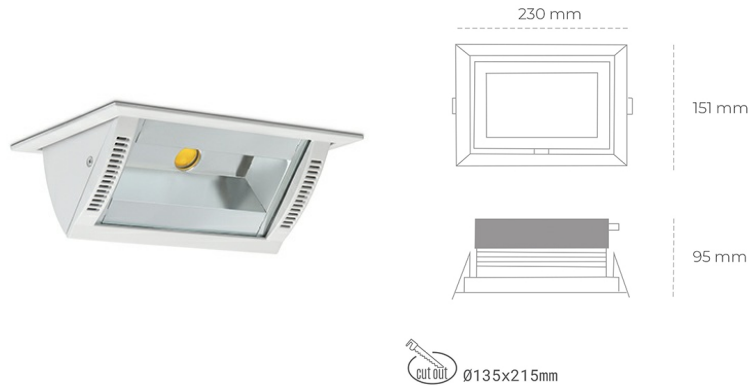

# DOWNLIGHT MONTANA 2 935 20W 90°x50° WHITE PREMIUM WHITE ON/OFF

Article number: N217-K0003-HE935-HA-###-ZC01\_500-##-###

LED	COB
Light colour	3500 [K] PREMIUM WHITE
CRI	90
Led chip flux	2973 [lm]
Luminous flux	2378 [lm]
System power	20 [W]
Luminaire Efficiency	119 [lm/W]
Beam angle	36°
Controller	ON/OFF
MacAdam	3 SDCM

### Downlight LED

Wall-washer LED downlight for drop ceiling installation. Aluminium housing. Glass cover included. Available in white, black and grey. Any RAL palette colour available on enquiry. Maximum power is 37W.

### LUMINAIRE

Weight	1,258 [kg]
Protection rating IP , IK , class	IP 20, IK 3,
Luminaire colour	WHITE
Cover	Glass
Operating voltage	220-240V 50-60Hz

Note: All data are typical values. Tolerance of measurements +/-10% System features may change with product improvements due to technical advances.