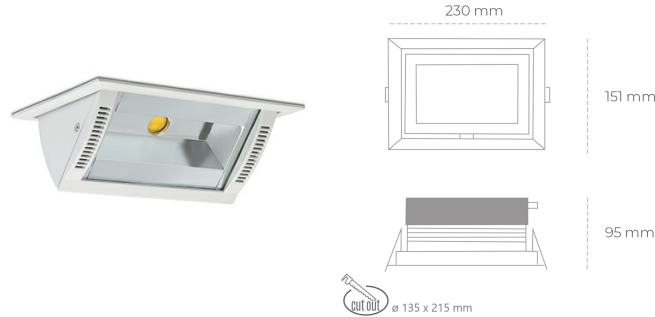

DOWNLIGHT MONTANA 2 930 31W 90°x50° WHITE PREMIUM WHITE ON/OFF

Article number: N217-K0003-HE930-HA-###-ZC03_800-##-###

LED	COB
Light colour	3000 [K] PREMIUM WHITE
CRI	
Led chip flux	90
Luminous flux	3911 [lm]
System power	3128 [lm]
Luminaire Efficiency	31 [W]
Beam angle	101 [lm/W]
Controller	36°
MacAdam	ON/OFF
	3 SDCM

Downlight LED

Wall-washer LED downlight for drop ceiling installation. Aluminium housing. Glass cover included. Available in white, black and grey. Any RAL palette colour available on enquiry. Maximum power is 37W.

LUMINAIRE

Weight	1.258 [kg]
Protection rating IP , IK , class	IP 20, IK 3,
Luminaire colour	WHITE
Cover	Glass
Operating voltage	220-240V 50-60Hz

Note: All data are typical values. Tolerance of measurements +/-10%
System features may change with product improvements due to technical advances.