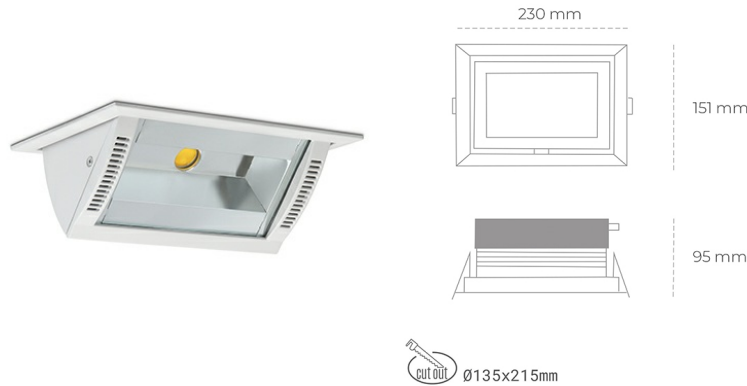

DOWNLIGHT MONTANA 2 942 35W 90°x50° WHITE MEAT WHITE ON/OFF

LED	COB
Light colour	4200 [K] MEAT WHITE
CRI	90
Led chip flux	3375 [lm]
Luminous flux	2700 [lm]
System power	35 [W]
Luminaire Efficiency	77 [lm/W]
Beam angle	36°
Controller	ON/OFF
MacAdam	3 SDCM

Downlight LED

Wall-washer LED downlight for drop ceiling installation. Aluminium housing. Glass cover included. Available in white, black and grey. Any RAL palette colour available on enquiry. Maximum power is 37W.

LUMINAIRE

Weight	1,258 [kg]
Protection rating IP , IK , class	IP 20, IK 3,
Luminaire colour	WHITE
Cover	Glass
Operating voltage	220-240V 50-60Hz

Note: All data are typical values. Tolerance of measurements +/-10% System features may change with product improvements due to technical advances.

OPTIONS

RAL colours on inquiry, Casambi on inquiry, DALI on inquiry, Phase-cut dimming on inquiry.

Generated: 26.06.2024

+48 32 388 80 00

www.cora.pl
cora@cora.pl

Street: Ignatza Hakuby 18
41-914 Bytom, Polska