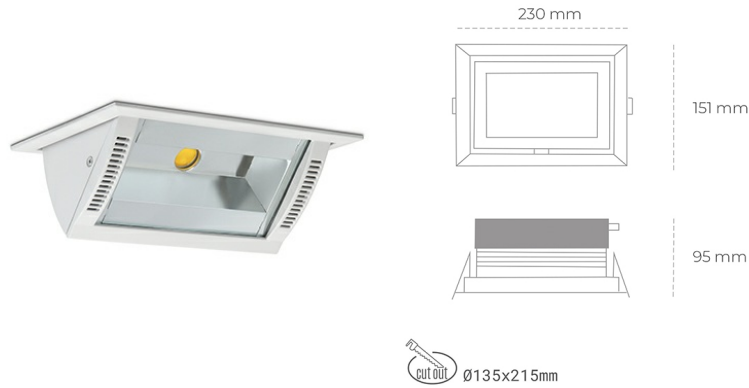

DOWNLIGHT MONTANA 2 942 31W 90°x50° WHITE MEAT WHITE ON/OFF

LED	COB
Light colour	4200 [K] MEAT WHITE
CRI	90
Led chip flux	3040 [lm]
Luminous flux	2432 [lm]
System power	31 [W]
Luminaire Efficiency	78 [lm/W]
Beam angle	36°
Controller	ON/OFF
MacAdam	3 SDCM

Downlight LED

Wall-washer LED downlight for drop ceiling installation. Aluminium housing. Glass cover included. Available in white, black and grey. Any RAL palette colour available on enquiry. Maximum power is 37W.

LUMINAIRE

Weight	1,258 [kg]
Protection rating IP , IK , class	IP 20, IK 3,
Luminaire colour	WHITE
Cover	Glass
Operating voltage	220-240V 50-60Hz

Note: All data are typical values. Tolerance of measurements +/-10% System features may change with product improvements due to technical advances.

OPTIONS

RAL colours on inquiry, Casambi on inquiry, DALI on inquiry, Phase-cut dimming on inquiry.

Generated: 16.07.2024

+48 32 388 80 00

www.cora.pl
cora@cora.pl

Street: Ignatza Hakuby 18
41-914 Bytom, Polska