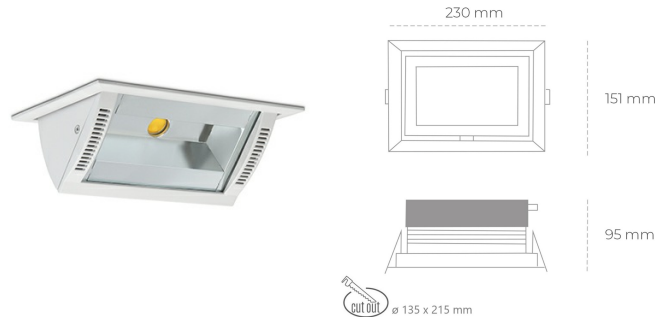

DOWNLIGHT MONTANA 2 940 34W 90°x50° WHITE HI EFFICIENT ON/OFF

Article number: N217-K0003-BB940-H8-###-ZC03_900-##-###

LED	COB
Light colour	4000 [K] HI EFFICIENT
CRI	90
Led chip flux	5532 [lm]
Luminous flux	4425 [lm]
System power	34 [W]
Luminaire Efficiency	130 [lm/W]
Beam angle	36°
Controller	ON/OFF
MacAdam	3 SDCM

Downlight LED

Wall-washer LED downlight for drop ceiling installation. Aluminium housing. Glass cover included. Available in white, black and grey. Any RAL palette colour available on enquiry. Maximum power is 37W.

LUMINAIRE

Weight	1.258 [kg]
Protection rating IP , IK , class	IP 20, IK 3,
Luminaire colour	WHITE
Cover	Glass
Operating voltage	220-240V 50-60Hz

Note: All data are typical values. Tolerance of measurements +/-10%
System features may change with product improvements due to technical advances.