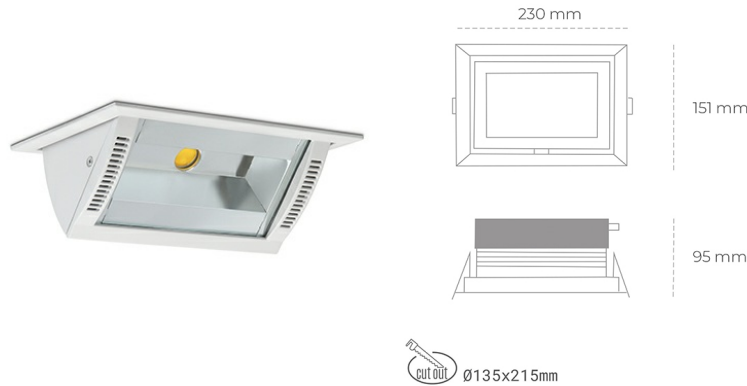

# DOWNLIGHT MONTANA 2 940 34W 90°x50° WHITE HI EFFICIENT ON/OFF

Article number: N217-K0003-BB940-H8-###-ZC03\_900-##-###

LED	COB
Light colour	4000 [K] HI EFFICIENT
CRI	90
Led chip flux	5532 [lm]
Luminous flux	4425 [lm]
System power	34 [W]
Luminaire Efficiency	130 [lm/W]
Beam angle	36°
Controller	ON/OFF
MacAdam	3 SDCM

### Downlight LED

Wall-washer LED downlight for drop ceiling installation. Aluminium housing. Glass cover included. Available in white, black and grey. Any RAL palette colour available on enquiry. Maximum power is 37W.

### LUMINAIRE

Weight	1,258 [kg]
Protection rating IP , IK , class	IP 20, IK 3,
Luminaire colour	WHITE
Cover	Glass
Operating voltage	220-240V 50-60Hz

Note: All data are typical values. Tolerance of measurements +/-10% System features may change with product improvements due to technical advances.