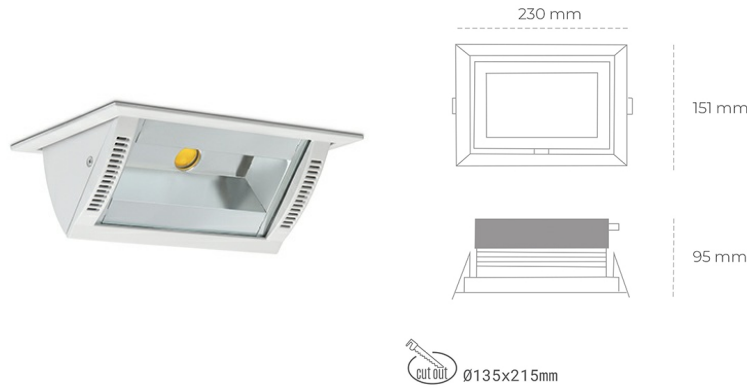

DOWNLIGHT MONTANA 2 940 14W 90°x50° WHITE HI EFFICIENT ON/OFF

LED	COB
Light colour	4000 [K] HI EFFICIENT
CRI	90
Led chip flux	2260 [lm]
Luminous flux	1808 [lm]
System power	14 [W]
Luminaire Efficiency	129 [lm/W]
Beam angle	36°
Controller	ON/OFF
MacAdam	3 SDCM

Downlight LED

Wall-washer LED downlight for drop ceiling installation. Aluminium housing. Glass cover included. Available in white, black and grey. Any RAL palette colour available on enquiry. Maximum power is 37W.

LUMINAIRE

Weight	1,258 [kg]
Protection rating IP , IK , class	IP 20, IK 3,
Luminaire colour	WHITE
Cover	Glass
Operating voltage	220-240V 50-60Hz

Note: All data are typical values. Tolerance of measurements +/-10% System features may change with product improvements due to technical advances.

OPTIONS

RAL colours on inquiry, Casambi on inquiry, DALI on inquiry, Phase-cut dimming on inquiry.

Generated: 16.07.2024

+48 32 388 80 00

www.cora.pl
cora@cora.pl

Street: Ignatza Hakuby 18
41-914 Bytom, Polska