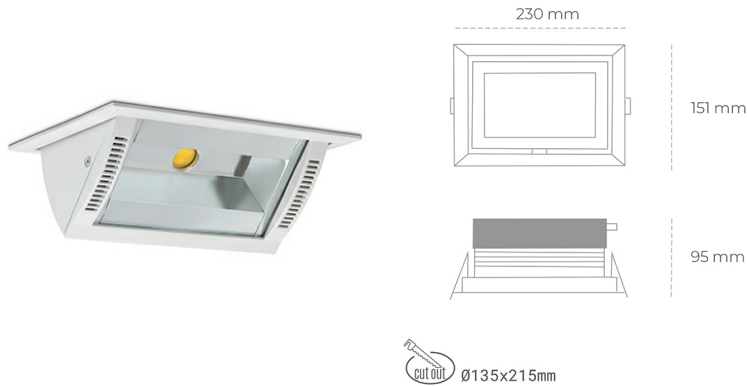

# DOWNLIGHT MONTANA 2 935 31W 90°x50° WHITE HI EFFICIENT ON/OFF

Article number: N217-K0003-BB935-H8-###-ZC03\_800-##-###

LED	COB
Light colour	3500 [K] HI EFFICIENT
CRI	90
Led chip flux	4723 [lm]
Luminous flux	3778 [lm]
System power	31 [W]
Luminaire Efficiency	122 [lm/W]
Beam angle	36°
Controller	ON/OFF
MacAdam	3 SDCM

### Downlight LED

Wall-washer LED downlight for drop ceiling installation. Aluminium housing. Glass cover included. Available in white, black and grey. Any RAL palette colour available on enquiry. Maximum power is 37W.

### LUMINAIRE

Weight	1,258 [kg]
Protection rating IP , IK , class	IP 20, IK 3,
Luminaire colour	WHITE
Cover	Glass
Operating voltage	220-240V 50-60Hz

Note: All data are typical values. Tolerance of measurements +/-10% System features may change with product improvements due to technical advances.