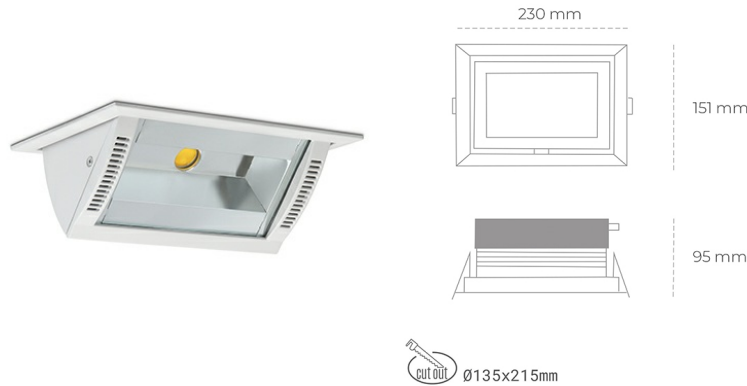

DOWNLIGHT MONTANA 2 930 36W 90°x50° WHITE HI EFFICIENT ON/OFF

LED	COB
Light colour	3000 [K] HI EFFICIENT
CRI	90
Led chip flux	5801 [lm]
Luminous flux	4640 [lm]
System power	36 [W]
Luminaire Efficiency	129 [lm/W]
Beam angle	36°
Controller	ON/OFF
MacAdam	3 SDCM

Downlight LED

Wall-washer LED downlight for drop ceiling installation. Aluminium housing. Glass cover included. Available in white, black and grey. Any RAL palette colour available on enquiry. Maximum power is 37W.

LUMINAIRE

Weight	1,258 [kg]
Protection rating IP , IK , class	IP 20, IK 3,
Luminaire colour	WHITE
Cover	Glass
Operating voltage	220-240V 50-60Hz

Note: All data are typical values. Tolerance of measurements +/-10% System features may change with product improvements due to technical advances.

OPTIONS

RAL colours on inquiry, Casambi on inquiry, DALI on inquiry, Phase-cut dimming on inquiry.

Generated: 29.06.2024

+48 32 388 80 00

www.cora.pl
cora@cora.pl

Street: Ignatza Hakuby 18
41-914 Bytom, Polska