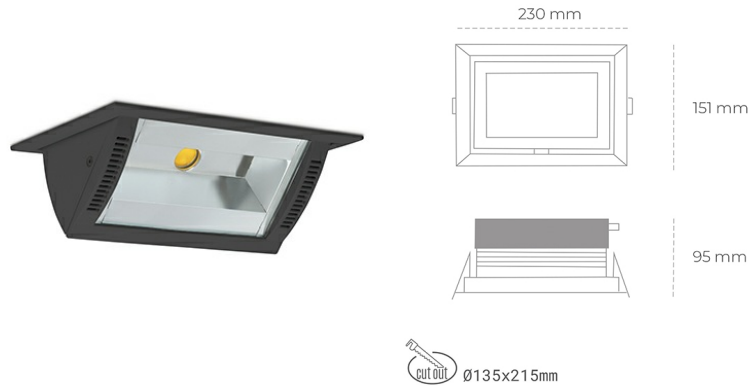

# DOWNLIGHT MONTANA 2 825 25W 90°x50° BLACK BREAD ON/OFF

Article number: N217-K0002-VF825-H8-###-ZC02\_650-##-###

LED	COB
Light colour	2500 [K] BREAD
CRI	80
Led chip flux	3042 [lm]
Luminous flux	2433 [lm]
System power	25 [W]
Luminaire Efficiency	97 [lm/W]
Beam angle	36°
Controller	ON/OFF
MacAdam	3 SDCM

### Downlight LED

Wall-washer LED downlight for drop ceiling installation. Aluminium housing. Glass cover included. Available in white, black and grey. Any RAL palette colour available on enquiry. Maximum power is 37W.

### LUMINAIRE

Weight	1,258 [kg]
Protection rating IP , IK , class	IP 20, IK 3,
Luminaire colour	BLACK
Cover	Glass
Operating voltage	220-240V 50-60Hz

Note: All data are typical values. Tolerance of measurements +/-10% System features may change with product improvements due to technical advances.