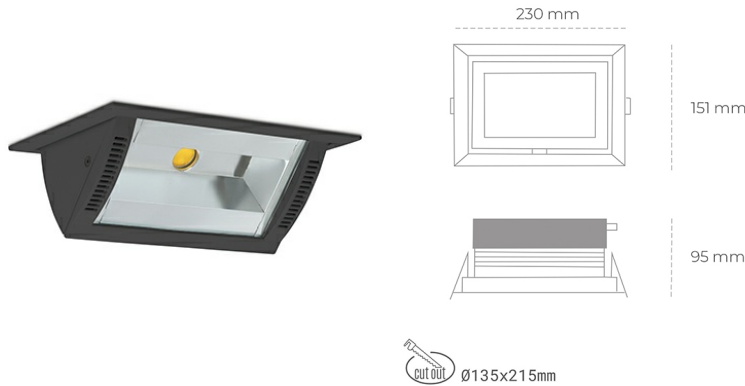

DOWNLIGHT MONTANA 2 820 23W 90°x50° BLACK MEAT PINK ON/OFF

Article number: N217-K0002-VE820-H8-###-ZC02_600-##-###

LED	COB
Light colour	2000 [K] MEAT PINK
CRI	80
Led chip flux	2013 [lm]
Luminous flux	1610 [lm]
System power	23 [W]
Luminaire Efficiency	70 [lm/W]
Beam angle	36°
Controller	ON/OFF
MacAdam	3 SDCM

Downlight LED

Wall-washer LED downlight for drop ceiling installation. Aluminium housing. Glass cover included. Available in white, black and grey. Any RAL palette colour available on enquiry. Maximum power is 37W.

LUMINAIRE

Weight	1,258 [kg]
Protection rating IP , IK , class	IP 20, IK 3,
Luminaire colour	BLACK
Cover	Glass
Operating voltage	220-240V 50-60Hz

Note: All data are typical values. Tolerance of measurements +/-10% System features may change with product improvements due to technical advances.