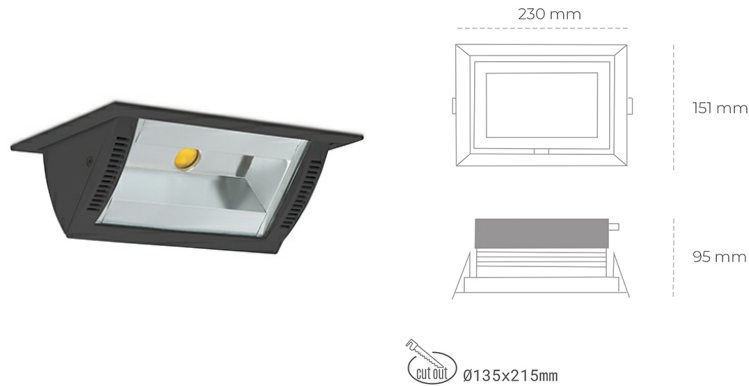

DOWNLIGHT MONTANA 2 940 37W 90°x50° BLACK | ON/OFF

Article number: N217-K0002-RF940-H8-###-ZC03_950-##-###

LED	COB
Light colour	4000 [K]
CRI	90
Led chip flux	4591 [lm]
Luminous flux	3672 [lm]
System power	37 [W]
Luminaire Efficiency	99 [lm/W]
Beam angle	36°
Controller	ON/OFF
MacAdam	3 SDCM

Downlight LED

Wall-washer LED downlight for drop ceiling installation. Aluminium housing. Glass cover included. Available in white, black and grey. Any RAL palette colour available on enquiry. Maximum power is 37W.

LUMINAIRE

Weight	1,258 [kg]
Protection rating IP , IK , class	IP 20, IK 3,
Luminaire colour	BLACK
Cover	Glass
Operating voltage	220-240V 50-60Hz

Note: All data are typical values. Tolerance of measurements +/-10% System features may change with product improvements due to technical advances.