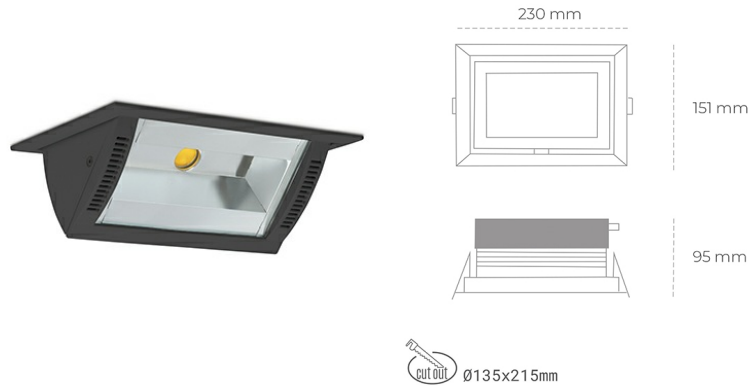

DOWNLIGHT MONTANA 2 940 31W 90°x50° BLACK | ON/OFF

Article number: N217-K0002-RF940-H8-###-ZC03_800-##-###

LED	COB
Light colour	4000 [K]
CRI	90
Led chip flux	3866 [lm]
Luminous flux	3092 [lm]
System power	31 [W]
Luminaire Efficiency	100 [lm/W]
Beam angle	36°
Controller	ON/OFF
MacAdam	3 SDCM

Downlight LED

Wall-washer LED downlight for drop ceiling installation. Aluminium housing. Glass cover included. Available in white, black and grey. Any RAL palette colour available on enquiry. Maximum power is 37W.

LUMINAIRE

Weight	1,258 [kg]
Protection rating IP , IK , class	IP 20, IK 3,
Luminaire colour	BLACK
Cover	Glass
Operating voltage	220-240V 50-60Hz

Note: All data are typical values. Tolerance of measurements +/-10% System features may change with product improvements due to technical advances.