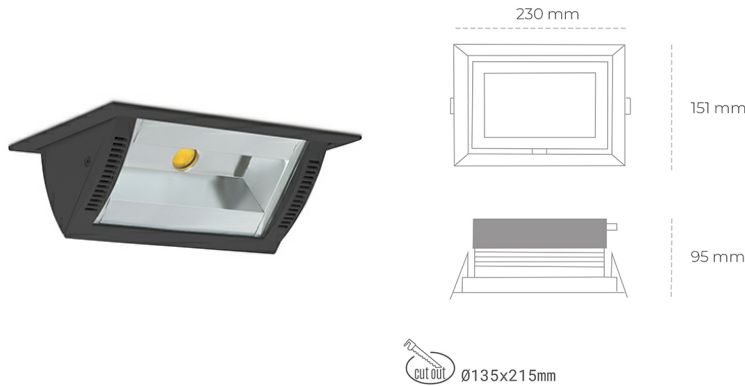

## DOWNLIGHT MONTANA 2 940 25W 90°x50° BLACK | ON/OFF

Article number: N217-K0002-RF940-H8-##-ZC02\_650-##-###

LED	COB
Light colour	4000 [K]
CRI	90
Led chip flux	3141 [lm]
Luminous flux	2512 [lm]
System power	25 [W]
Luminaire Efficiency	100 [lm/W]
Beam angle	36°
Controller	ON/OFF
MacAdam	3 SDCM

### Downlight LED

Wall-washer LED downlight for drop ceiling installation. Aluminium housing. Glass cover included. Available in white, black and grey. Any RAL palette colour available on enquiry. Maximum power is 37W.

### LUMINAIRE

Weight	1,258 [kg]
Protection rating IP , IK , class	IP 20, IK 3,
Luminaire colour	BLACK
Cover	Glass
Operating voltage	220-240V 50-60Hz

Note: All data are typical values. Tolerance of measurements +/-10% System features may change with product improvements due to technical advances.