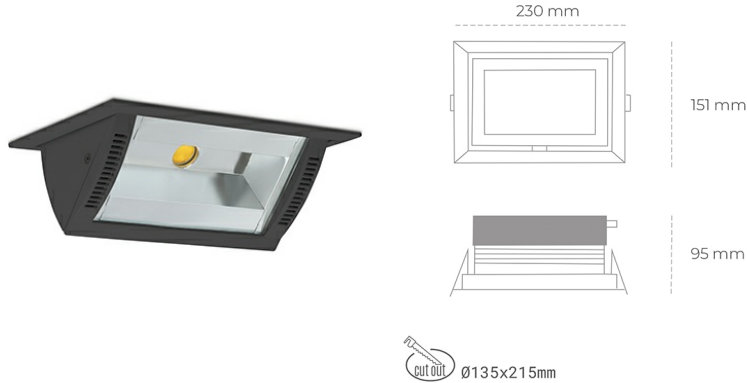

DOWNLIGHT MONTANA 2 940 23W 90°x50° BLACK | ON/OFF

LED	COB
Light colour	4000 [K] |
CRI	90
Led chip flux	2899 [lm]
Luminous flux	2319 [lm]
System power	23 [W]
Luminaire Efficiency	101 [lm/W]
Beam angle	36°
Controller	ON/OFF
MacAdam	3 SDCM

Downlight LED

Wall-washer LED downlight for drop ceiling installation. Aluminium housing. Glass cover included. Available in white, black and grey. Any RAL palette colour available on enquiry. Maximum power is 37W.

LUMINAIRE

Weight	1,258 [kg]
Protection rating IP , IK , class	IP 20, IK 3,
Luminaire colour	BLACK
Cover	Glass
Operating voltage	220-240V 50-60Hz

Note: All data are typical values. Tolerance of measurements +/-10% System features may change with product improvements due to technical advances.

OPTIONS

RAL colours on inquiry, Casambi on inquiry, DALI on inquiry, Phase-cut dimming on inquiry.

Generated: 26.06.2024

+48 32 388 80 00

www.cora.pl
cora@cora.pl

Street: Ignatza Hakuby 18
41-914 Bytom, Polska