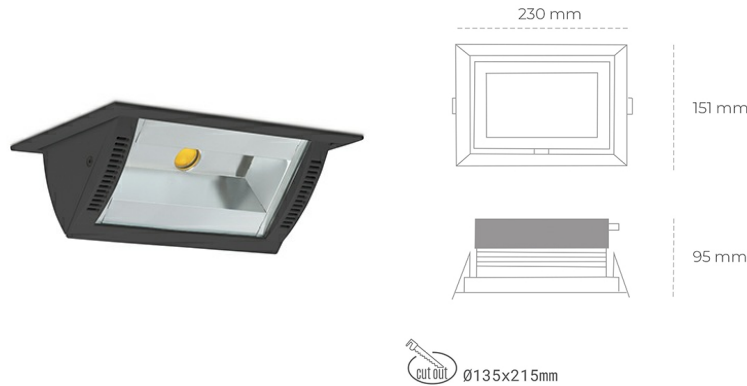

DOWNLIGHT MONTANA 2 930 31W 90°x50° BLACK | ON/OFF

LED	COB
Light colour	3000 [K] |
CRI	90
Led chip flux	3688 [lm]
Luminous flux	2950 [lm]
System power	31 [W]
Luminaire Efficiency	95 [lm/W]
Beam angle	36°
Controller	ON/OFF
MacAdam	3 SDCM

Downlight LED

Wall-washer LED downlight for drop ceiling installation. Aluminium housing. Glass cover included. Available in white, black and grey. Any RAL palette colour available on enquiry. Maximum power is 37W.

LUMINAIRE

Weight	1,258 [kg]
Protection rating IP , IK , class	IP 20, IK 3,
Luminaire colour	BLACK
Cover	Glass
Operating voltage	220-240V 50-60Hz

Note: All data are typical values. Tolerance of measurements +/-10% System features may change with product improvements due to technical advances.

OPTIONS

RAL colours on inquiry, Casambi on inquiry, DALI on inquiry, Phase-cut dimming on inquiry.

Generated: 16.07.2024

+48 32 388 80 00

www.cora.pl
cora@cora.pl

Street: Ignatza Hakuby 18
41-914 Bytom, Polska