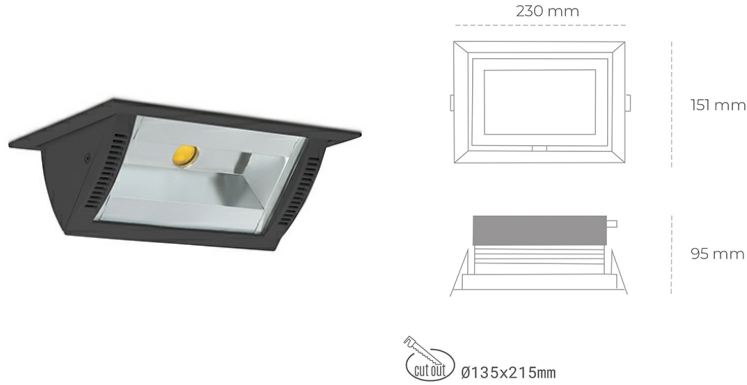

DOWNLIGHT MONTANA 2 930 25W 90°x50° BLACK | ON/OFF

LED	COB
Light colour	3000 [K] |
CRI	90
Led chip flux	2997 [lm]
Luminous flux	2397 [lm]
System power	25 [W]
Luminaire Efficiency	96 [lm/W]
Beam angle	36°
Controller	ON/OFF
MacAdam	3 SDCM

Downlight LED

Wall-washer LED downlight for drop ceiling installation. Aluminium housing. Glass cover included. Available in white, black and grey. Any RAL palette colour available on enquiry. Maximum power is 37W.

LUMINAIRE

Weight	1,258 [kg]
Protection rating IP , IK , class	IP 20, IK 3,
Luminaire colour	BLACK
Cover	Glass
Operating voltage	220-240V 50-60Hz

Note: All data are typical values. Tolerance of measurements +/-10% System features may change with product improvements due to technical advances.

OPTIONS

RAL colours on inquiry, Casambi on inquiry, DALI on inquiry, Phase-cut dimming on inquiry.

Generated: 16.07.2024

+48 32 388 80 00

www.cora.pl
cora@cora.pl

Street: Ignatza Hakuby 18
41-914 Bytom, Polska