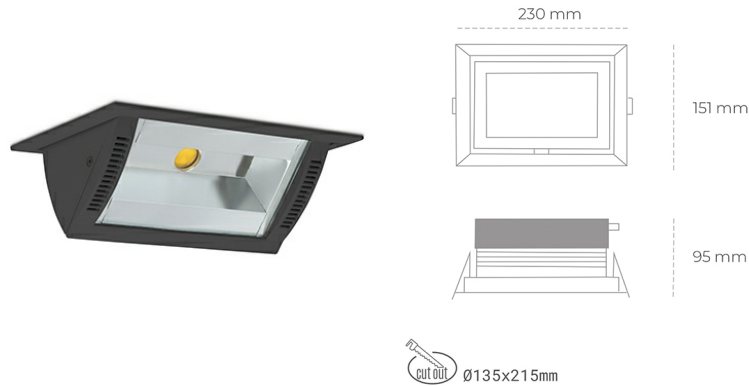

DOWNLIGHT MONTANA 2 930 21W 90°x50° BLACK | ON/OFF

Article number: N217-K0002-RF930-H8-###-ZC02_550-##-###

LED	COB
Light colour	3000 [K]
CRI	90
Led chip flux	2536 [lm]
Luminous flux	2028 [lm]
System power	21 [W]
Luminaire Efficiency	97 [lm/W]
Beam angle	36°
Controller	ON/OFF
MacAdam	3 SDCM

Downlight LED

Wall-washer LED downlight for drop ceiling installation. Aluminium housing. Glass cover included. Available in white, black and grey. Any RAL palette colour available on enquiry. Maximum power is 37W.

LUMINAIRE

Weight	1,258 [kg]
Protection rating IP , IK , class	IP 20, IK 3,
Luminaire colour	BLACK
Cover	Glass
Operating voltage	220-240V 50-60Hz

Note: All data are typical values. Tolerance of measurements +/-10% System features may change with product improvements due to technical advances.