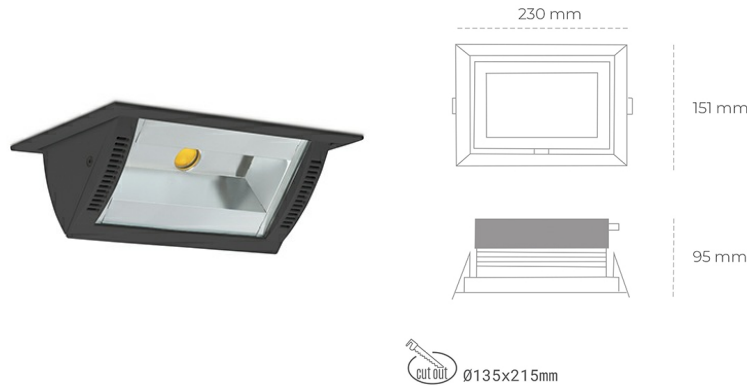

DOWNLIGHT MONTANA 2 930 19W 90°x50° BLACK | ON/OFF

LED	COB
Light colour	3000 [K] |
CRI	90
Led chip flux	2305 [lm]
Luminous flux	1844 [lm]
System power	19 [W]
Luminaire Efficiency	97 [lm/W]
Beam angle	36°
Controller	ON/OFF
MacAdam	3 SDCM

Downlight LED

Wall-washer LED downlight for drop ceiling installation. Aluminium housing. Glass cover included. Available in white, black and grey. Any RAL palette colour available on enquiry. Maximum power is 37W.

LUMINAIRE

Weight	1,258 [kg]
Protection rating IP , IK , class	IP 20, IK 3,
Luminaire colour	BLACK
Cover	Glass
Operating voltage	220-240V 50-60Hz

Note: All data are typical values. Tolerance of measurements +/-10% System features may change with product improvements due to technical advances.

OPTIONS

RAL colours on inquiry, Casambi on inquiry, DALI on inquiry, Phase-cut dimming on inquiry.

Generated: 16.07.2024

+48 32 388 80 00

www.cora.pl
cora@cora.pl

Street: Ignatza Hakuby 18
41-914 Bytom, Polska