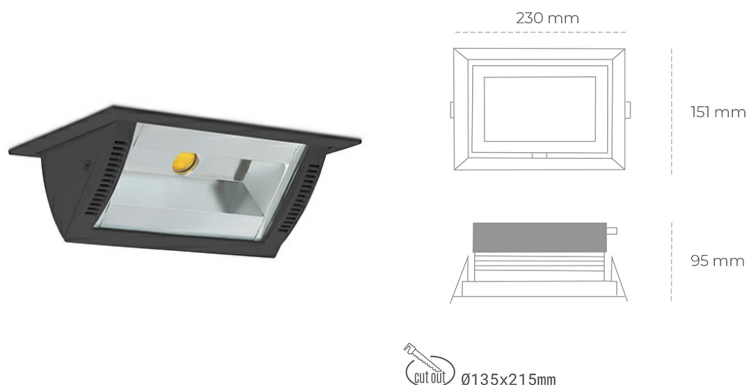

DOWNLIGHT MONTANA 2 930 10W 90°x50° BLACK | ON/OFF

LED	COB
Light colour	3000 [K] |
CRI	90
Led chip flux	1152 [lm]
Luminous flux	921 [lm]
System power	10 [W]
Luminaire Efficiency	92 [lm/W]
Beam angle	36°
Controller	ON/OFF
MacAdam	3 SDCM

Downlight LED

Wall-washer LED downlight for drop ceiling installation. Aluminium housing. Glass cover included. Available in white, black and grey. Any RAL palette colour available on enquiry. Maximum power is 37W.

LUMINAIRE

Weight	1,258 [kg]
Protection rating IP , IK , class	IP 20, IK 3,
Luminaire colour	BLACK
Cover	Glass
Operating voltage	220-240V 50-60Hz

Note: All data are typical values. Tolerance of measurements +/-10% System features may change with product improvements due to technical advances.

OPTIONS

RAL colours on inquiry, Casambi on inquiry, DALI on inquiry, Phase-cut dimming on inquiry.

Generated: 16.07.2024

+48 32 388 80 00

www.cora.pl
cora@cora.pl

Street: Ignatza Hakuby 18
41-914 Bytom, Polska