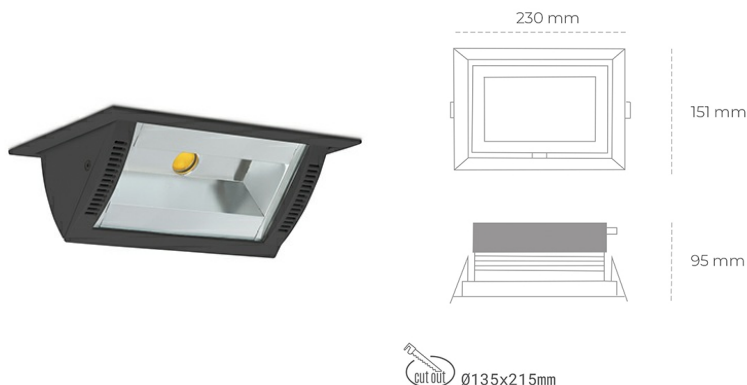

DOWNLIGHT MONTANA 2 927 37W 90°x50° BLACK | ON/OFF

LED	COB
Light colour	2700 [K] |
CRI	80
Led chip flux	4222 [lm]
Luminous flux	3377 [lm]
System power	37 [W]
Luminaire Efficiency	91 [lm/W]
Beam angle	36°
Controller	ON/OFF
MacAdam	3 SDCM

Downlight LED

Wall-washer LED downlight for drop ceiling installation. Aluminium housing. Glass cover included. Available in white, black and grey. Any RAL palette colour available on enquiry. Maximum power is 37W.

LUMINAIRE

Weight	1,258 [kg]
Protection rating IP , IK , class	IP 20, IK 3,
Luminaire colour	BLACK
Cover	Glass
Operating voltage	220-240V 50-60Hz

Note: All data are typical values. Tolerance of measurements +/-10% System features may change with product improvements due to technical advances.

OPTIONS

RAL colours on inquiry, Casambi on inquiry, DALI on inquiry, Phase-cut dimming on inquiry.

Generated: 16.07.2024

+48 32 388 80 00

www.cora.pl
cora@cora.pl

Street: Ignatza Hakuby 18
41-914 Bytom, Polska