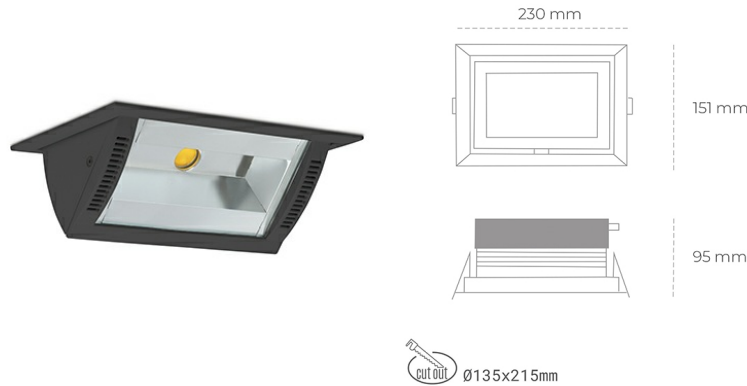

DOWNLIGHT MONTANA 2 927 31W 90°x50° BLACK | ON/OFF

Article number: N217-K0002-RF927-H8-###-ZC03_800-##-###

LED	COB
Light colour	2700 [K]
CRI	80
Led chip flux	3555 [lm]
Luminous flux	2844 [lm]
System power	31 [W]
Luminaire Efficiency	92 [lm/W]
Beam angle	36°
Controller	ON/OFF
MacAdam	3 SDCM

Downlight LED

Wall-washer LED downlight for drop ceiling installation. Aluminium housing. Glass cover included. Available in white, black and grey. Any RAL palette colour available on enquiry. Maximum power is 37W.

LUMINAIRE

Weight	1,258 [kg]
Protection rating IP , IK , class	IP 20, IK 3,
Luminaire colour	BLACK
Cover	Glass
Operating voltage	220-240V 50-60Hz

Note: All data are typical values. Tolerance of measurements +/-10% System features may change with product improvements due to technical advances.