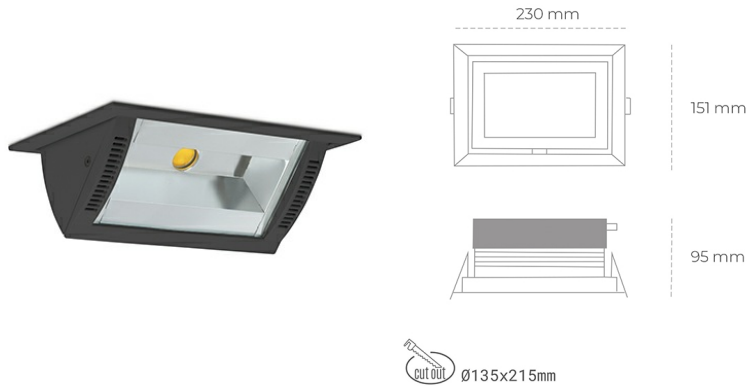

DOWNLIGHT MONTANA 2 927 14W 90°x50° BLACK | ON/OFF

Article number: N217-K0002-RF927-H8-###-ZC01_350-##-###

LED	COB
Light colour	2700 [K]
CRI	80
Led chip flux	1555 [lm]
Luminous flux	1244 [lm]
System power	14 [W]
Luminaire Efficiency	89 [lm/W]
Beam angle	ON/OFF
Controller	3 SDCM
MacAdam	

Downlight LED

Wall-washer LED downlight for drop ceiling installation. Aluminium housing. Glass cover included. Available in white, black and grey. Any RAL palette colour available on enquiry. Maximum power is 37W.

LUMINAIRE

Weight	1,258 [kg]
Protection rating IP , IK , class	IP 20, IK 3,
Luminaire colour	WHITE
Cover	Glass
Operating voltage	220-240V 50-60Hz

Note: All data are typical values. Tolerance of measurements +/-10% System features may change with product improvements due to technical advances.