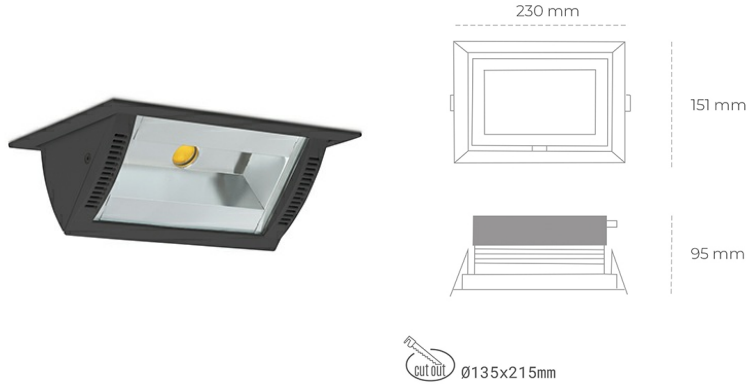

DOWNLIGHT MONTANA 2 927 14W 90°x50° BLACK | ON/OFF

LED	COB
Light colour	2700 [K] |
CRI	80
Led chip flux	1555 [lm]
Luminous flux	1244 [lm]
System power	14 [W]
Luminaire Efficiency	89 [lm/W]
Beam angle	36°
Controller	ON/OFF
MacAdam	3 SDCM

Downlight LED

Wall-washer LED downlight for drop ceiling installation. Aluminium housing. Glass cover included. Available in white, black and grey. Any RAL palette colour available on enquiry. Maximum power is 37W.

LUMINAIRE

Weight	1,258 [kg]
Protection rating IP , IK , class	IP 20, IK 3,
Luminaire colour	BLACK
Cover	Glass
Operating voltage	220-240V 50-60Hz

Note: All data are typical values. Tolerance of measurements +/-10% System features may change with product improvements due to technical advances.

OPTIONS

RAL colours on inquiry, Casambi on inquiry, DALI on inquiry, Phase-cut dimming on inquiry.

Generated: 26.06.2024

+48 32 388 80 00

www.cora.pl
cora@cora.pl

Street: Ignatza Hakuby 18
41-914 Bytom, Polska