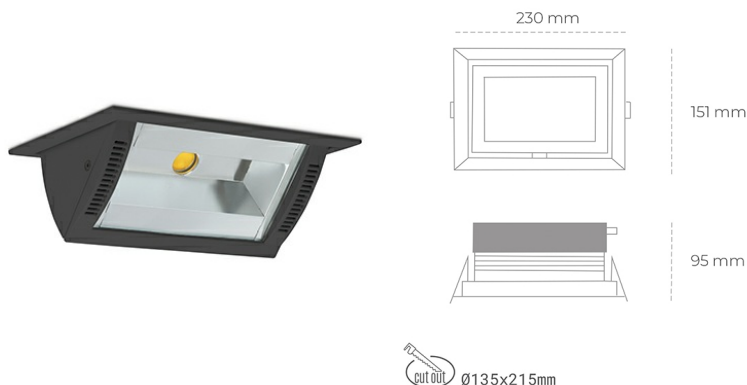

DOWNLIGHT MONTANA 2 850 27W 90°x50° BLACK | ON/OFF

LED	COB
Light colour	5000 [K] |
CRI	80
Led chip flux	4053 [lm]
Luminous flux	3242 [lm]
System power	27 [W]
Luminaire Efficiency	120 [lm/W]
Beam angle	36°
Controller	ON/OFF
MacAdam	3 SDCM

Downlight LED

Wall-washer LED downlight for drop ceiling installation. Aluminium housing. Glass cover included. Available in white, black and grey. Any RAL palette colour available on enquiry. Maximum power is 37W.

LUMINAIRE

Weight	1,258 [kg]
Protection rating IP , IK , class	IP 20, IK 3,
Luminaire colour	BLACK
Cover	Glass
Operating voltage	220-240V 50-60Hz

Note: All data are typical values. Tolerance of measurements +/-10% System features may change with product improvements due to technical advances.

OPTIONS

RAL colours on inquiry, Casambi on inquiry, DALI on inquiry, Phase-cut dimming on inquiry.

Generated: 16.07.2024

+48 32 388 80 00

www.cora.pl
cora@cora.pl

Street: Ignatza Hakuby 18
41-914 Bytom, Polska