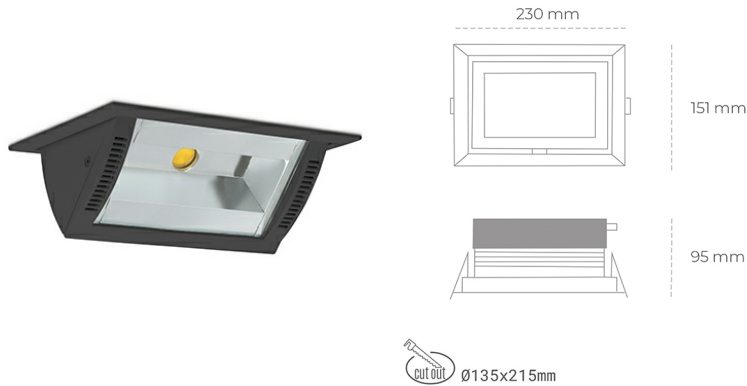

## DOWNLIGHT MONTANA 2 840 25W 90°x50° BLACK | ON/OFF

Article number: N217-K0002-RF840-H8-###-ZC02\_650-##-###

LED	COB
Light colour	4000 [K]
CRI	80
Led chip flux	3690 [lm]
Luminous flux	2952 [lm]
System power	25 [W]
Luminaire Efficiency	118 [lm/W]
Beam angle	36°
Controller	ON/OFF
MacAdam	3 SDCM

### Downlight LED

Wall-washer LED downlight for drop ceiling installation. Aluminium housing. Glass cover included. Available in white, black and grey. Any RAL palette colour available on enquiry. Maximum power is 37W.

### LUMINAIRE

Weight	1,258 [kg]
Protection rating IP , IK , class	IP 20, IK 3,
Luminaire colour	BLACK
Cover	Glass
Operating voltage	220-240V 50-60Hz

Note: All data are typical values. Tolerance of measurements +/-10% System features may change with product improvements due to technical advances.