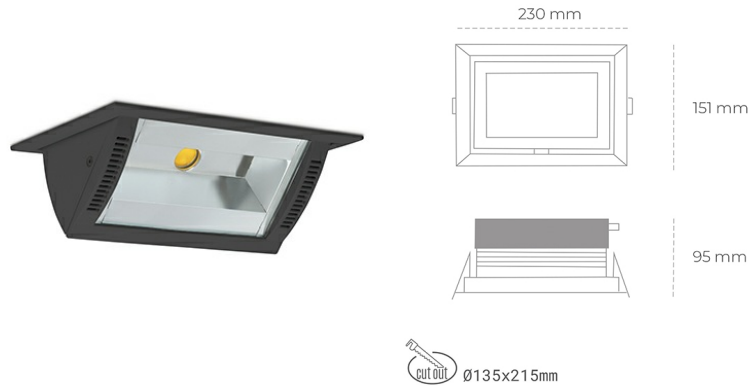

DOWNLIGHT MONTANA 2 840 19W 90°x50° BLACK | ON/OFF

Article number: N217-K0002-RF840-H8-###-ZC01_500-##-###

LED	COB
Light colour	4000 [K]
CRI	80
Led chip flux	2839 [lm]
Luminous flux	2271 [lm]
System power	19 [W]
Luminaire Efficiency	120 [lm/W]
Beam angle	36°
Controller	ON/OFF
MacAdam	3 SDCM

Downlight LED

Wall-washer LED downlight for drop ceiling installation. Aluminium housing. Glass cover included. Available in white, black and grey. Any RAL palette colour available on enquiry. Maximum power is 37W.

LUMINAIRE

Weight	1,258 [kg]
Protection rating IP , IK , class	IP 20, IK 3,
Luminaire colour	BLACK
Cover	Glass
Operating voltage	220-240V 50-60Hz

Note: All data are typical values. Tolerance of measurements +/-10% System features may change with product improvements due to technical advances.